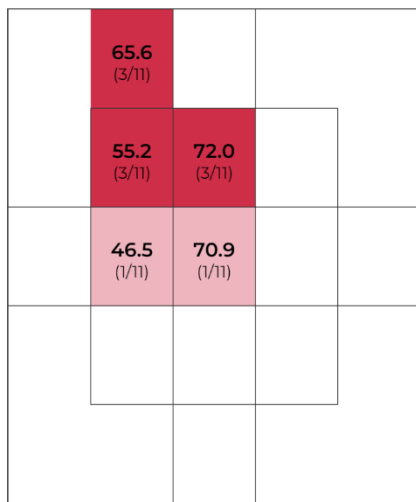

-

OF Velocity

-

1B - Velocity

64-68mph

C - Velocity

-

C- Pop Times

-

Pitching -

FB: 67-69mph

CH: 65-67mph

SL: 60-63mph

DATA

	Avg	Max	Hard Hit Avg		
Exit Velocity	63.3	80.9	75.9	Batting Avg.	0.545
Launch Angle	2.9	29.2	-3.5	xwOBA	0.323
Direction	4.7°L	26.9°L	16.3°L	Slugging	0.545
Distance	38	173	54	Hard Hit %	45.5%
Spin Rate	1,711	3,317	1,454	Bombs %	0%
				Ropes %	9.1%

EXIT VELOCITY BY ZONE

HIT VOLUME

Zone	Pull	Middle	Oppo
Volume of Hits	5/11	6/11	0/11
Avg. LA	5.0	8.0	-
Avg. EV	70.0	58.0	-
Avg. Spin	1,217	1,552	-
Avg. Distance	80	84	-

HIT CLASSIFICATION

- Dribbler
- Low Line Drive
- High Line Drive
- Fly Ball