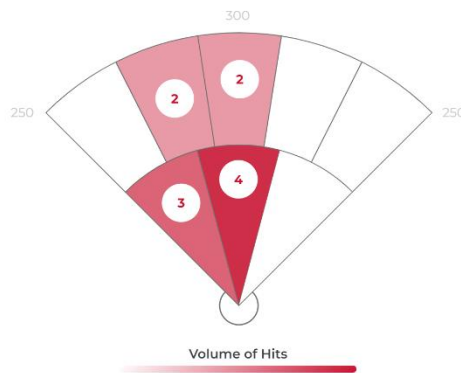

-

OF Velocity

-

1B - Velocity

64-68mph

C - Velocity

-

C- Pop Times

-

Pitching -

FB: 67-69mph

CH: 65-67mph

SL: 60-63mph

DATA

	Avg	Max	Hard Hit Avg		
Exit Velocity	63.3	80.9	75.9	Batting Avg.	0.545
Launch Angle	2.9	29.2	-3.5	xwOBA	0.323
Direction	4.7°L	26.9°L	16.3°L	Slugging	0.545
Distance	38	173	54	Hard Hit %	45.5%
Spin Rate	1,711	3,317	1,454	Bombs %	0%
				Ropes %	9.1%

EXIT VELOCITY BY ZONE

HIT VOLUME

Zone	Pull	Middle	Oppo
Volume of Hits	5/11	6/11	0/11
Avg. LA	5.0	8.0	-
Avg. EV	70.0	58.0	-
Avg. Spin	1,217	1,552	-
Avg. Distance	80	84	-

HIT CLASSIFICATION

- Dribbler
- Low Line Drive
- High Line Drive
- Fly Ball